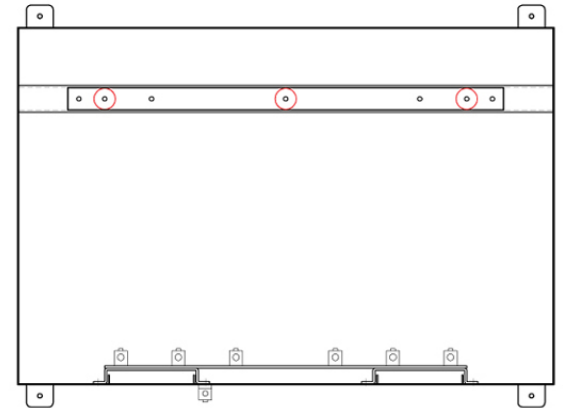

5KV JUNCTION BOX [6-IN/6-OUT]

SIDE SECTION-THROUGH

FRONT VIEW

FRONT SECTION-THROUGH

BOTTOM VIEW

TOP SECTION-THROUGH

Products by: