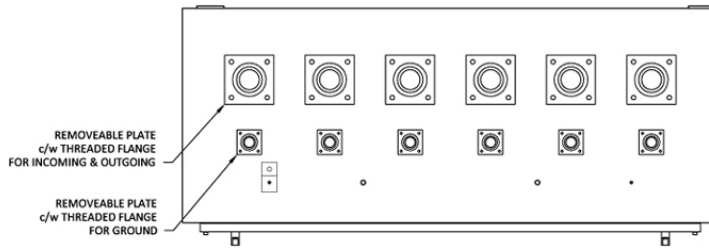

5KV JUNCTION BOX [6-IN/6-OUT]

SIDE SECTION-THROUGH

FRONT VIEW

FRONT SECTION-THROUGH

BOTTOM VIEW

TOP SECTION-THROUGH

Products by: