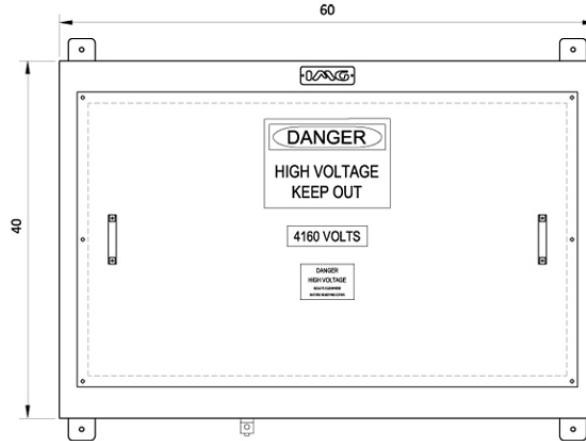

5KV JUNCTION BOX [6-IN/6-OUT]

SIDE SECTION-THROUGH

FRONT VIEW

FRONT SECTION-THROUGH

BOTTOM VIEW

TOP SECTION-THROUGH

Products by: